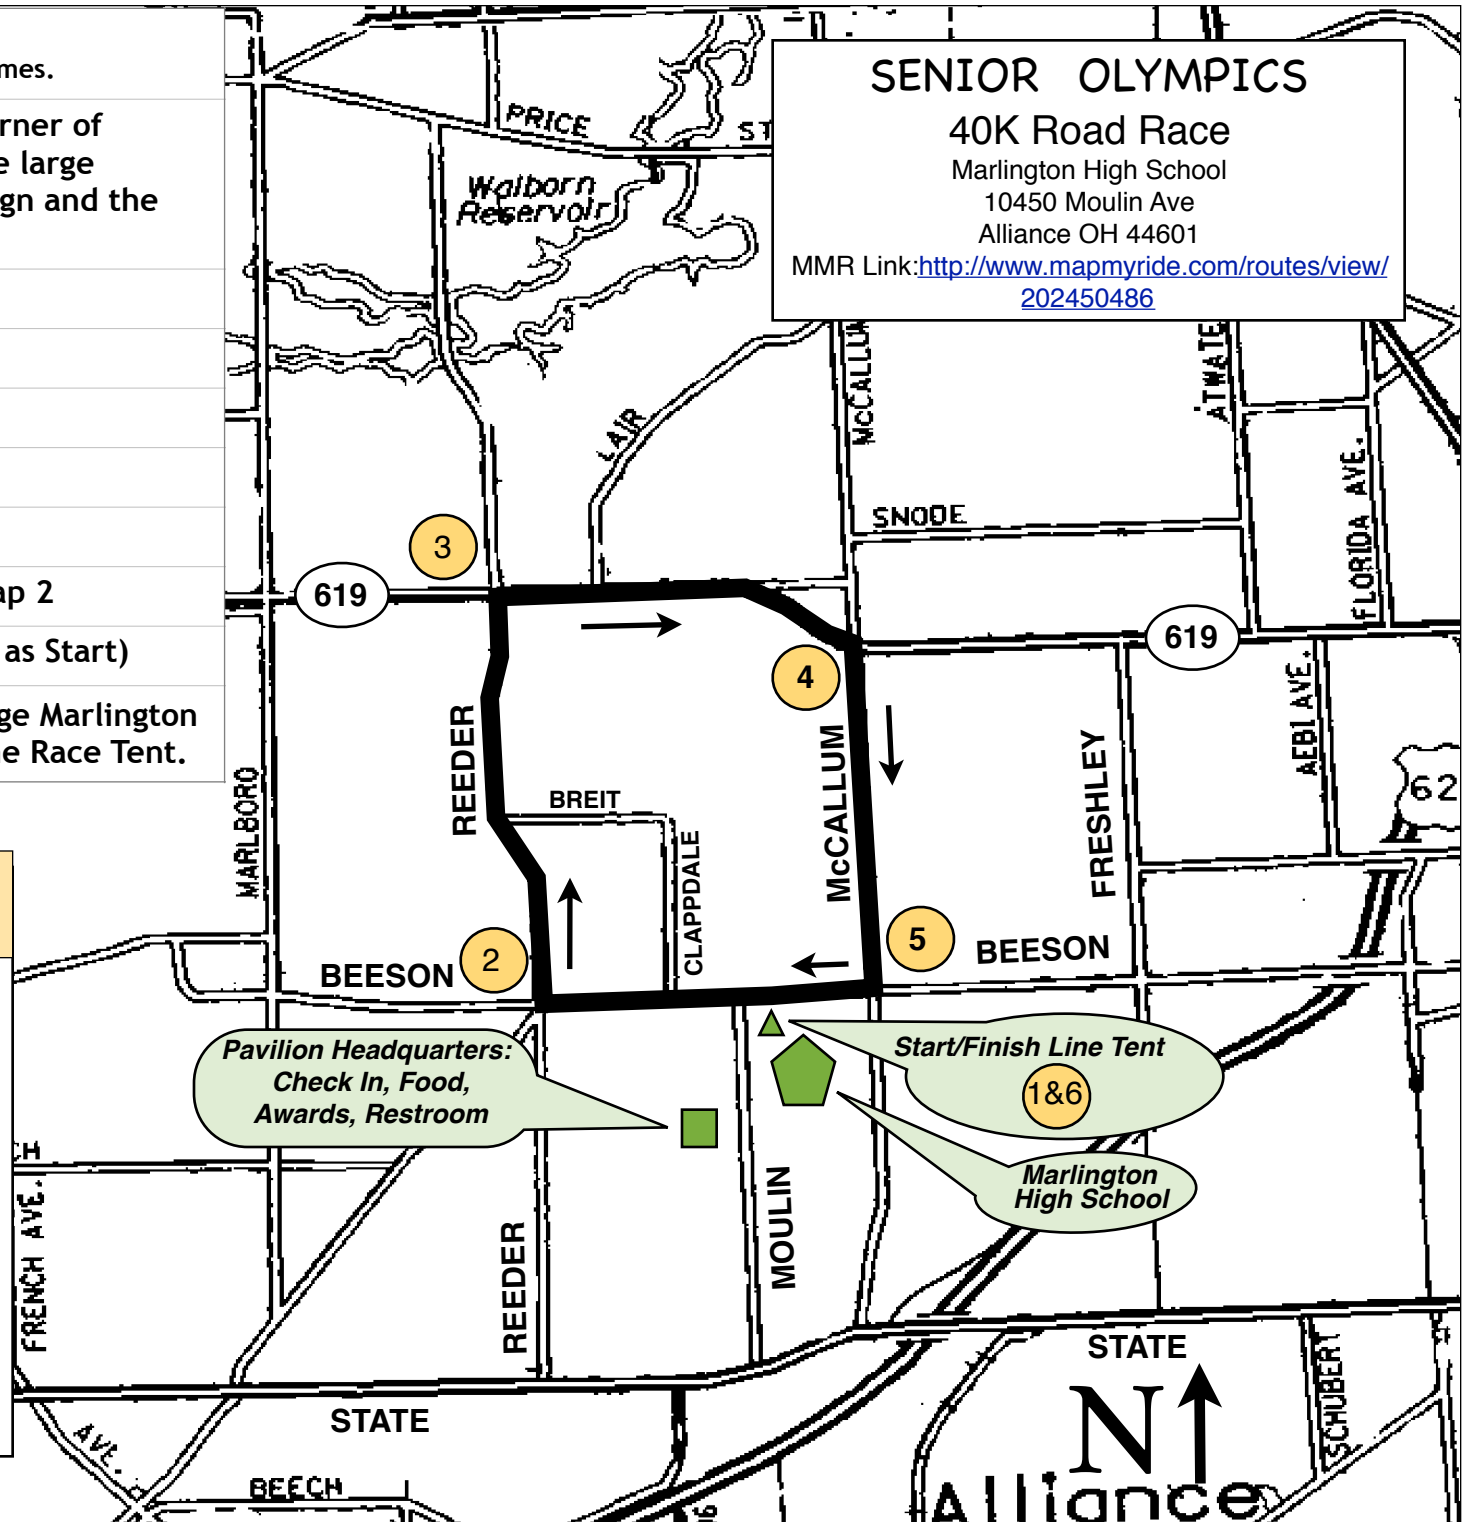

40K Route

For 40K do this course 4 times.

START On Beeson East of the corner of Beeson and Moulin by the large Marlinton High School sign and the Race Tent.

0.00	S	West	Beeson St
0.78	R	North	Reeder St
2.64	R	East	Route 619
4.06	R	South	McCallum
5.58	R	West	Beeson St
6.03	S	West	Repeat for Lap 2
12.06	Fin		Finish (Same as Start)

FINISH On Beeson St by the large Marlinton High School sign and the Race Tent.

SENIOR OLYMPICS

40K Road Race

Marlinton High School
10450 Moulin Ave
Alliance OH 44601

MMR Link: <http://www.mapmyride.com/routes/view/202450486>

Marshal Locations 40K Road Race

1. Starters before and at start line on Beeson by Marlinton HS sign and Race Tent
2. Beeson and Reeder (Right Turn)
3. Reeder and Route 619 (Right Turn)
4. Route 619 and McCallum (Right Turn)
5. McCallum and Beeson (Right Turn)
6. Spotters and Timers along and at Finish Line by Marlinton HS sign and Race Tent.

*Pavilion Headquarters:
Check In, Food,
Awards, Restroom*

*Start/Finish Line Tent
1&6*

*Marlinton
High School*