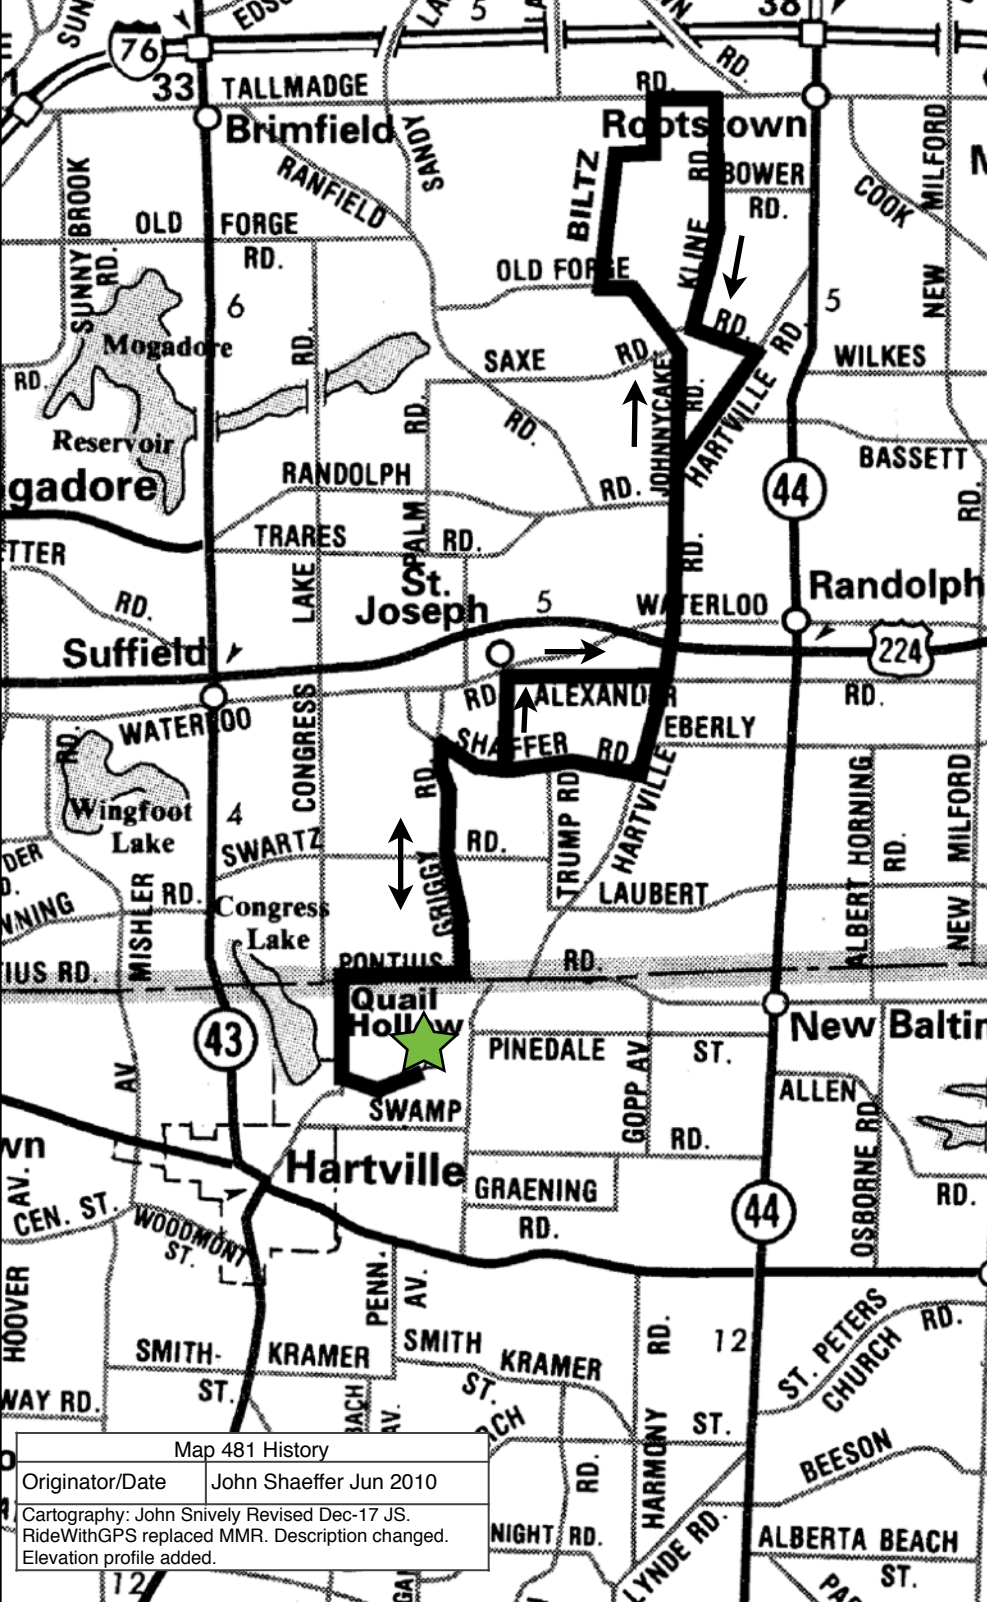

BILTZ RD BLITZ Stark County Bicycle Club

QHPA - 27 - 481

MAP 481

Revised December 2017

START: Quail Hollow Park

MILEAGE: 27 Flat to Rolling with one hill. 1136 ft 39 ft/mi

RideWithGPS Map: <https://ridewithgps.com/routes/26577569>

0.0		MAIN PARKING LOT
0.1	R	MAIN PARK RD
0.7	R	CONGRESS LAKE
1.6	R	PONTIUS
2.3	L	GRIGGY
4.5	R	SHAFFER
5.1	L	ABERAGG
5.9	R	ALEXANDER
7.5	L	HARTVILLE
7.8	X	SR 224 (CAUTION)
9.3	L	JOHNNYCAKE
10.5	L	OLD FORGE
11.2	R	BILTZ
13.1	R	TALMADGE
13.6	R	KLINE
15.6	L	OLD FORGE
16.2	R	HARTVILLE
19.1	X	SR 224 (CAUTION)
20.2	R	SHAFFER
22.2	L	GRIGGY
24.3	R	PONTIUS
25.0	L	CONGRESS LAKE
25.9	L	QUAIL HOLLOW SP
26.6	L	MAIN PARKING LOT