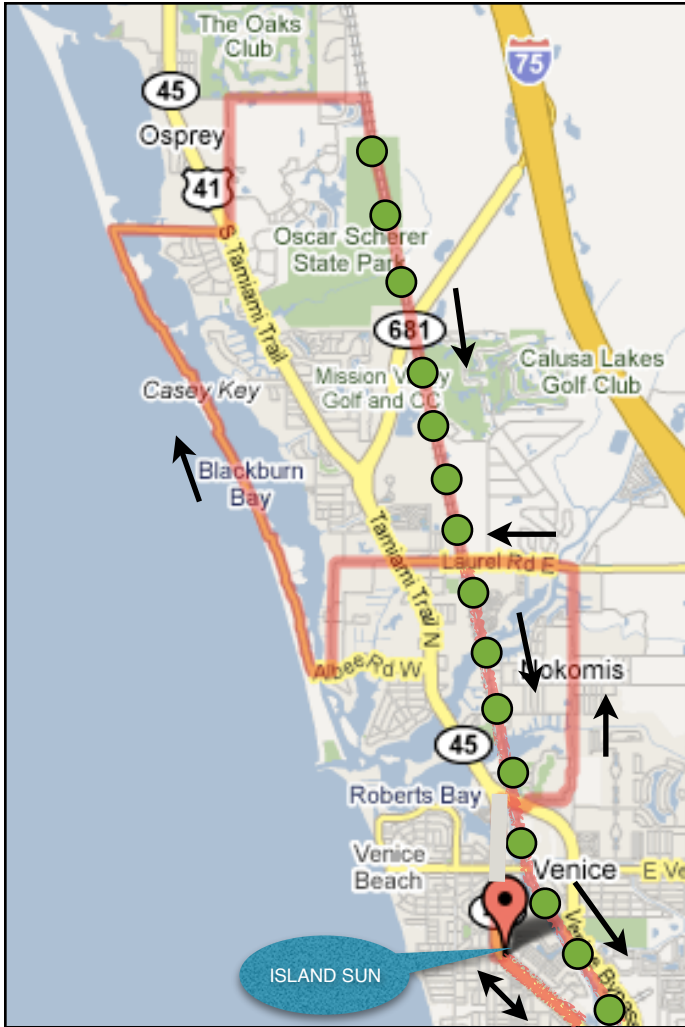

FIRST START *Stark County Bicycle Club***MAP 901**

Revised Dec-2015

START: Island Sun Inn, 625 Tamiami Trail S, Venice, Florida

MILEAGE: 27/41

Flat

RideWithGPS links are below the maps on page 2.

SPEC- 27/41 - 901*FIRST START 27 MILE*

Map 901 History

Originator/Date	Al Jones - Jan 2006
Cartography: John Snively. Rev. Feb 09. Added to SCBC Map library. New map. Rev Jan-12. JS. Replaced U-turn at Clark on 40 mile map with loop. Rev Dec-14. Tamiami Bike lane instead of sidewalk at mile 17.1. Cue change - Legacy/VWP Trails replace several roads near the end of the ride. Rev. Dec-15. JS Circus Bridge entry to VWP/Legacy Trail replaces 41 Bypass/Birdbay at the beginning of the ride. RWGPS replaces MMR. Mileage change from 25/39 to 27/41	

SPEC- 27/41 - 901

First Start 27/41

Map 901

Start: Island Sun Inn, 625 Tamiami Trail S., Venice, Florida

41 MI

27

RWGPS Map: <http://ridewithgps.com/routes/11402871>

● ● ● - Legacy/VWP Trail

RWGPS Map: <http://ridewithgps.com/routes/11402593>

For more detail online RideWithGPS maps may be accessed by using the links below the maps.