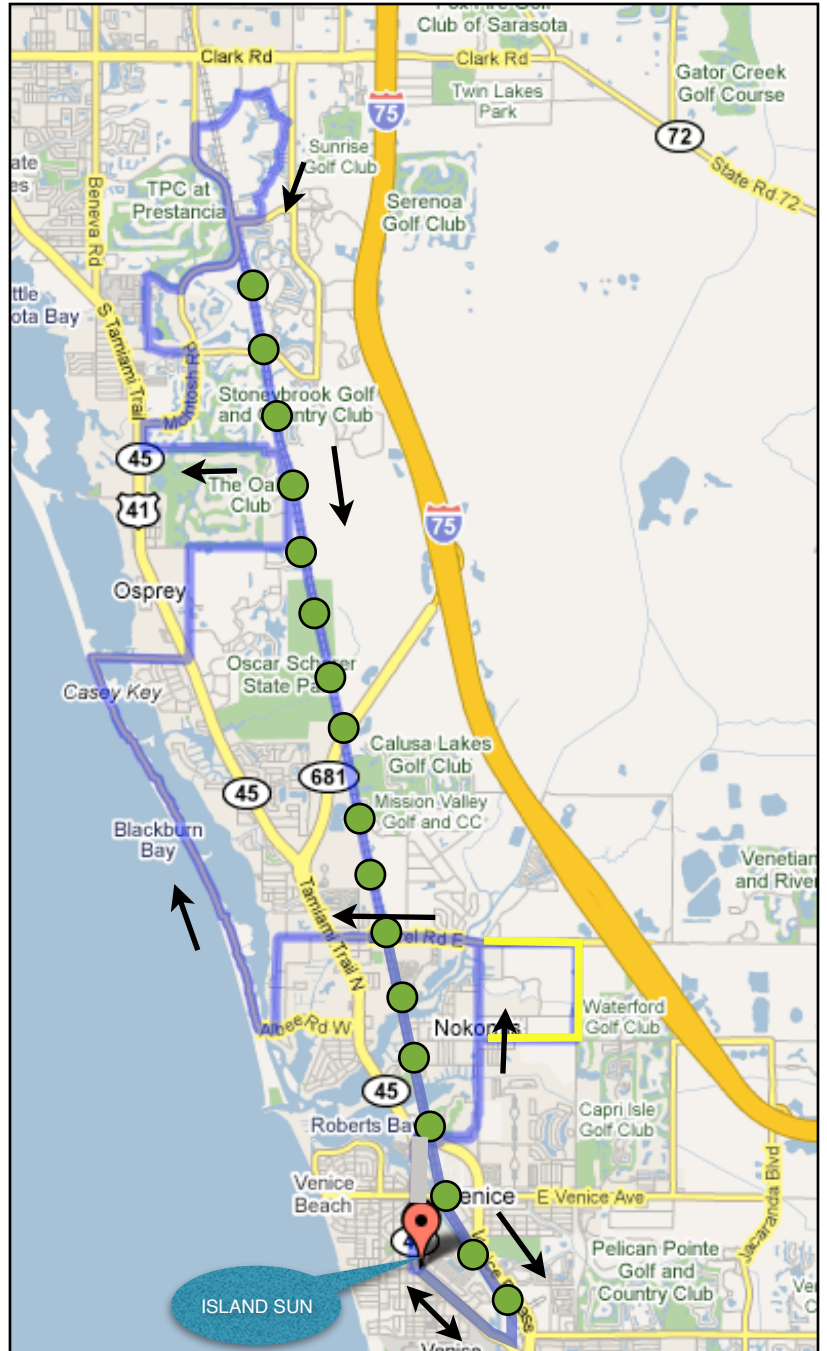

FIRST START *Stark County Bicycle Club***MAP 901**

Revised Dec-2015

START: Island Sun Inn, 625 Tamiami Trail S, Venice, Florida

MILEAGE: 27/41

Flat

RideWithGPS links are below the maps on page 2.

SPEC- 27/41 - 901*FIRST START 27 MILE*

Map 901 History

Originator/Date	Al Jones - Jan 2006
Cartography: John Snively. Rev. Feb 09. Added to SCBC Map library. New map. Rev Jan-12. JS. Replaced U-turn at Clark on 40 mile map with loop. Rev Dec-14. Tamiami Bike lane instead of sidewalk at mile 17.1. Cue change - Legacy/VWP Trails replace several roads near the end of the ride. Rev. Dec-15. JS Circus Bridge entry to VWP/Legacy Trail replaces 41 Bypass/Birdbay at the beginning of the ride. RWGPS replaces MMR. Mileage change from 25/39 to 27/41	

SPEC- 27/41 - 901

First Start 27/41

Map 901

Start: Island Sun Inn, 625 Tamiami Trail S., Venice, Florida

41 MI

27

RWGPS Map: <http://ridewithgps.com/routes/11402871>

● ● ● - Legacy/VWP Trail

RWGPS Map: <http://ridewithgps.com/routes/11402593>

For more detail online RideWithGPS maps may be accessed by using the links below the maps.